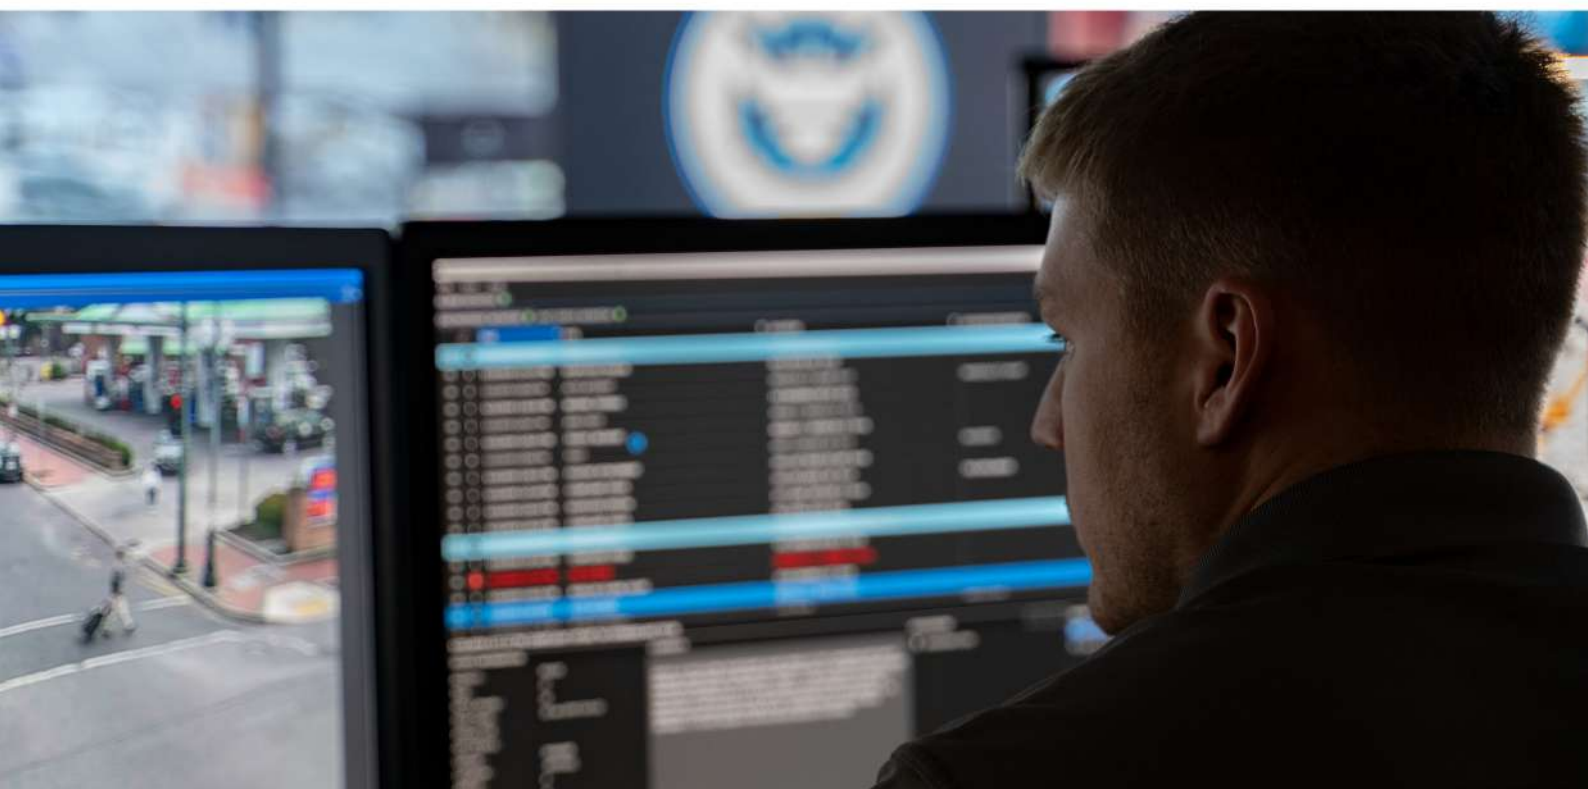

PUSH-TO-STREAM ALERTING

Press record to send an instant alert to the control room for faster incident response and better protection.

Control room teams need visibility of situations on the ground to respond effectively.

Customise the front tag with your logo and brand colours to make the VT100 an integral part of your staff uniform.

VMS INTEGRATION

Empowering your teams to see the bigger picture is essential for a safe and efficient workplace. Adding body-worn cameras to existing CCTV infrastructure delivers a first-person point of view to your security and surveillance operations.

The VT100 is designed for commercial applications where an intuitive, lightweight wearable camera that integrates seamlessly into existing fixed CCTV is required.

With its Wi-Fi streaming capabilities, the VT100 can record and stream for up to 1.5 hours on a single charge.

RAPID CAMERA ALLOCATION

Organisations with a large workforce need a fast and efficient method of allocating body-worn cameras. Staff simply swipe their RFID tag or ID card to obtain a VT100 for the duration of a shift.