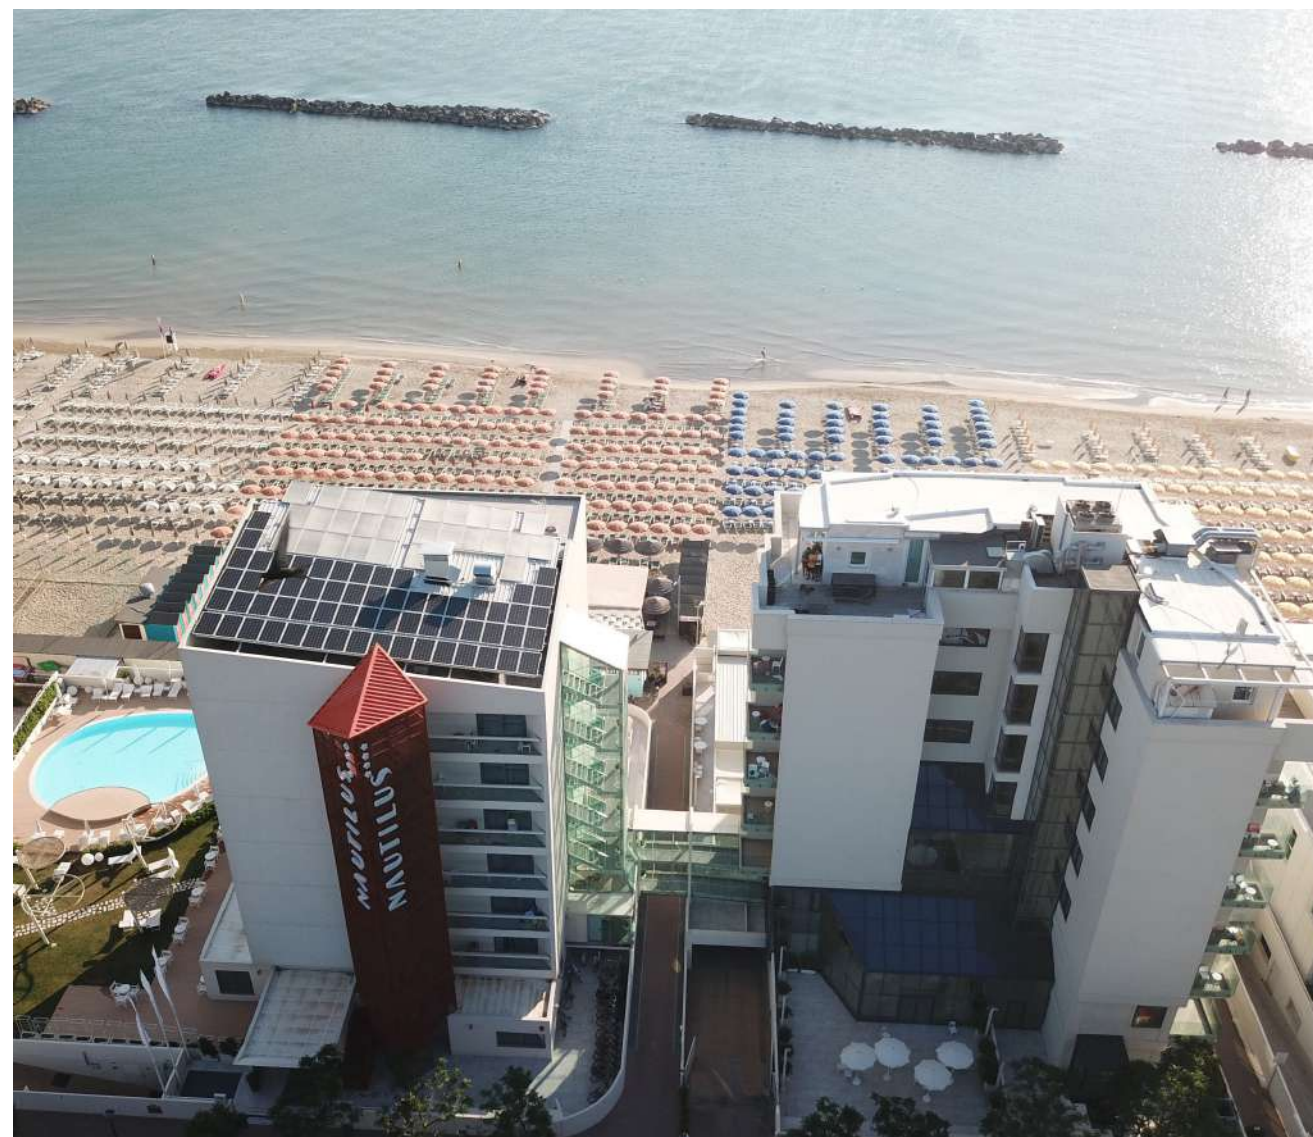

LINDBERGH
HOTELS & RESORTS

NAUTILUS

★ ★ ★ ★
FAMILY HOTEL
PESARO – MARCHE

Viale Trieste, 26, 61121 Pesaro
+39 0721 389001

info.nautilus@lindberghhotels.it

www.hotelnautiluspesaro.com

LINDBERGH
HOTELS & RESORTS