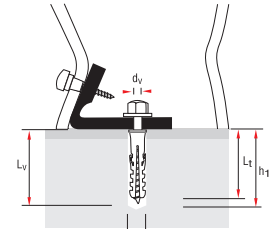

cladding and pipe fixings

Vorpa TVNO - TVNK

Fixing set for free-standing toilets and bidets

products group

SANITARY FIXING SET FOR TOILETS AND BIDETS WITH VERTICAL HOLES

TVNO brass

* TVNO stainless steel A2

The pronounced rim prevents contact between the screw and ceramics.

TVNK

- d_0 = Hole diameter
- h_1 = Min. hole depth
- L_t = Plug length
- L_p = Hook length
- \varnothing_p = Hook diameter
- \varnothing_v = Screw diameter
- L_v = Screw length

SANITARY FIXING SET FOR TOILETS AND BIDETS WITH SIDE HOLES

installation sequence

TVNO

TVNK

Clean the hole before the installation

product code and technical data

TVNO brass

TVNO stainless steel A2

Set content

4 plugs 10x50 - 4 screws 6x80 - 4 white sleeves - 4 nuts

Set content

2 plugs 10x50 - 2 hexagonal screws 7x65 - 2 nylon angles L - 2 washer Ø8 - 2 cover caps Ø18 - 2 nylon sleeves Ø15 - 2 screws Ø4,5x45