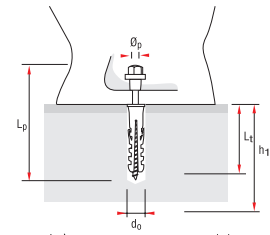

cladding and pipe fixings

Vorpa TVNO - TVNK

Fixing set for free-standing toilets and bidets

products group

SANITARY FIXING SET FOR TOILETS AND BIDETS WITH VERTICAL HOLES

TVNO brass

* TVNO stainless steel A2

The pronounced rim prevents contact between the screw and ceramics.

TVNK

- d_0 = Hole diameter
- h_1 = Min. hole depth
- L_t = Plug length
- L_p = Hook length
- \varnothing_p = Hook diameter
- \varnothing_v = Screw diameter
- L_v = Screw length

SANITARY FIXING SET FOR TOILETS AND BIDETS WITH SIDE HOLES

installation sequence

TVNO

TVNK

Clean the hole before the installation

product code and technical data

TVNO brass

TVNO stainless steel A2

Set content

4 plugs 10x50 - 4 screws 6x80 - 4 white sleeves - 4 nuts

Set content

2 plugs 10x50 - 2 hexagonal screws 7x65 - 2 nylon angles L - 2 washer Ø8 - 2 cover caps Ø18 - 2 nylon sleeves Ø15 - 2 screws Ø4,5x45