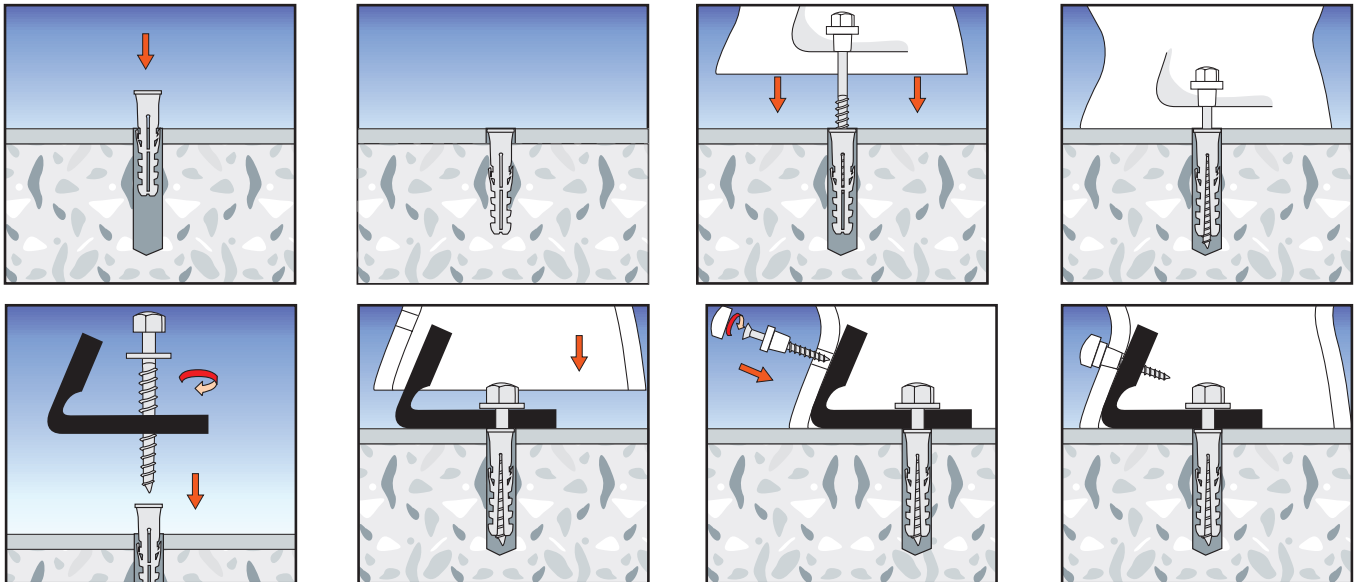

cladding and pipe fixings

Vorpa TVNO - TVNK

Fixing set for free-standing toilets and bidets

products group

SANITARY FIXING SET FOR TOILETS AND BIDETS WITH VERTICAL HOLES

TVNO brass

* TVNO stainless steel A2

The pronounced rim prevents contact between the screw and ceramics.

TVNK

- d_0 = Hole diameter
- h_1 = Min. hole depth
- L_t = Plug length
- L_p = Hook length
- \varnothing_p = Hook diameter
- \varnothing_v = Screw diameter
- L_v = Screw length

SANITARY FIXING SET FOR TOILETS AND BIDETS WITH SIDE HOLES

installation sequence

TVNO

TVNK

Clean the hole before the installation

product code and technical data

TVNO brass

TVNO stainless steel A2

Set content

4 plugs 10x50 - 4 screws 6x80 - 4 white sleeves - 4 nuts

Set content

2 plugs 10x50 - 2 hexagonal screws 7x65 - 2 nylon angles L - 2 washer Ø8 - 2 cover caps Ø18 - 2 nylon sleeves Ø15 - 2 screws Ø4,5x45