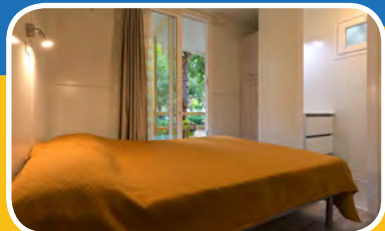

**INTERNATIONAL
CAMPING
TORRE CERRANO**

C.da Torre Cerrano - IT 64025 Pineto (TE)

+39.085.930639

+39.330.861485

www.internationalcamping.it

info@internationalcamping.it