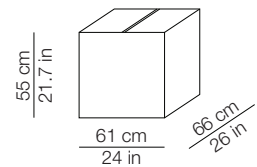

## DIMENSIONI - DIMENSIONS

Front view

Top view

## IMBALLO - PACKAGING

Volume: 0.221 m<sup>3</sup> / 7.820 ft<sup>3</sup>  
Gross weight: 8.0 kg / 17.6 lbs