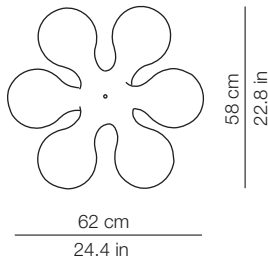

## DIMENSIONI - DIMENSIONS

Front view

Top view

## IMBALLO - PACKAGING

Volume: 0.221 m<sup>3</sup> / 7.820 ft<sup>3</sup>  
Gross weight: 8.0 kg / 17.6 lbs