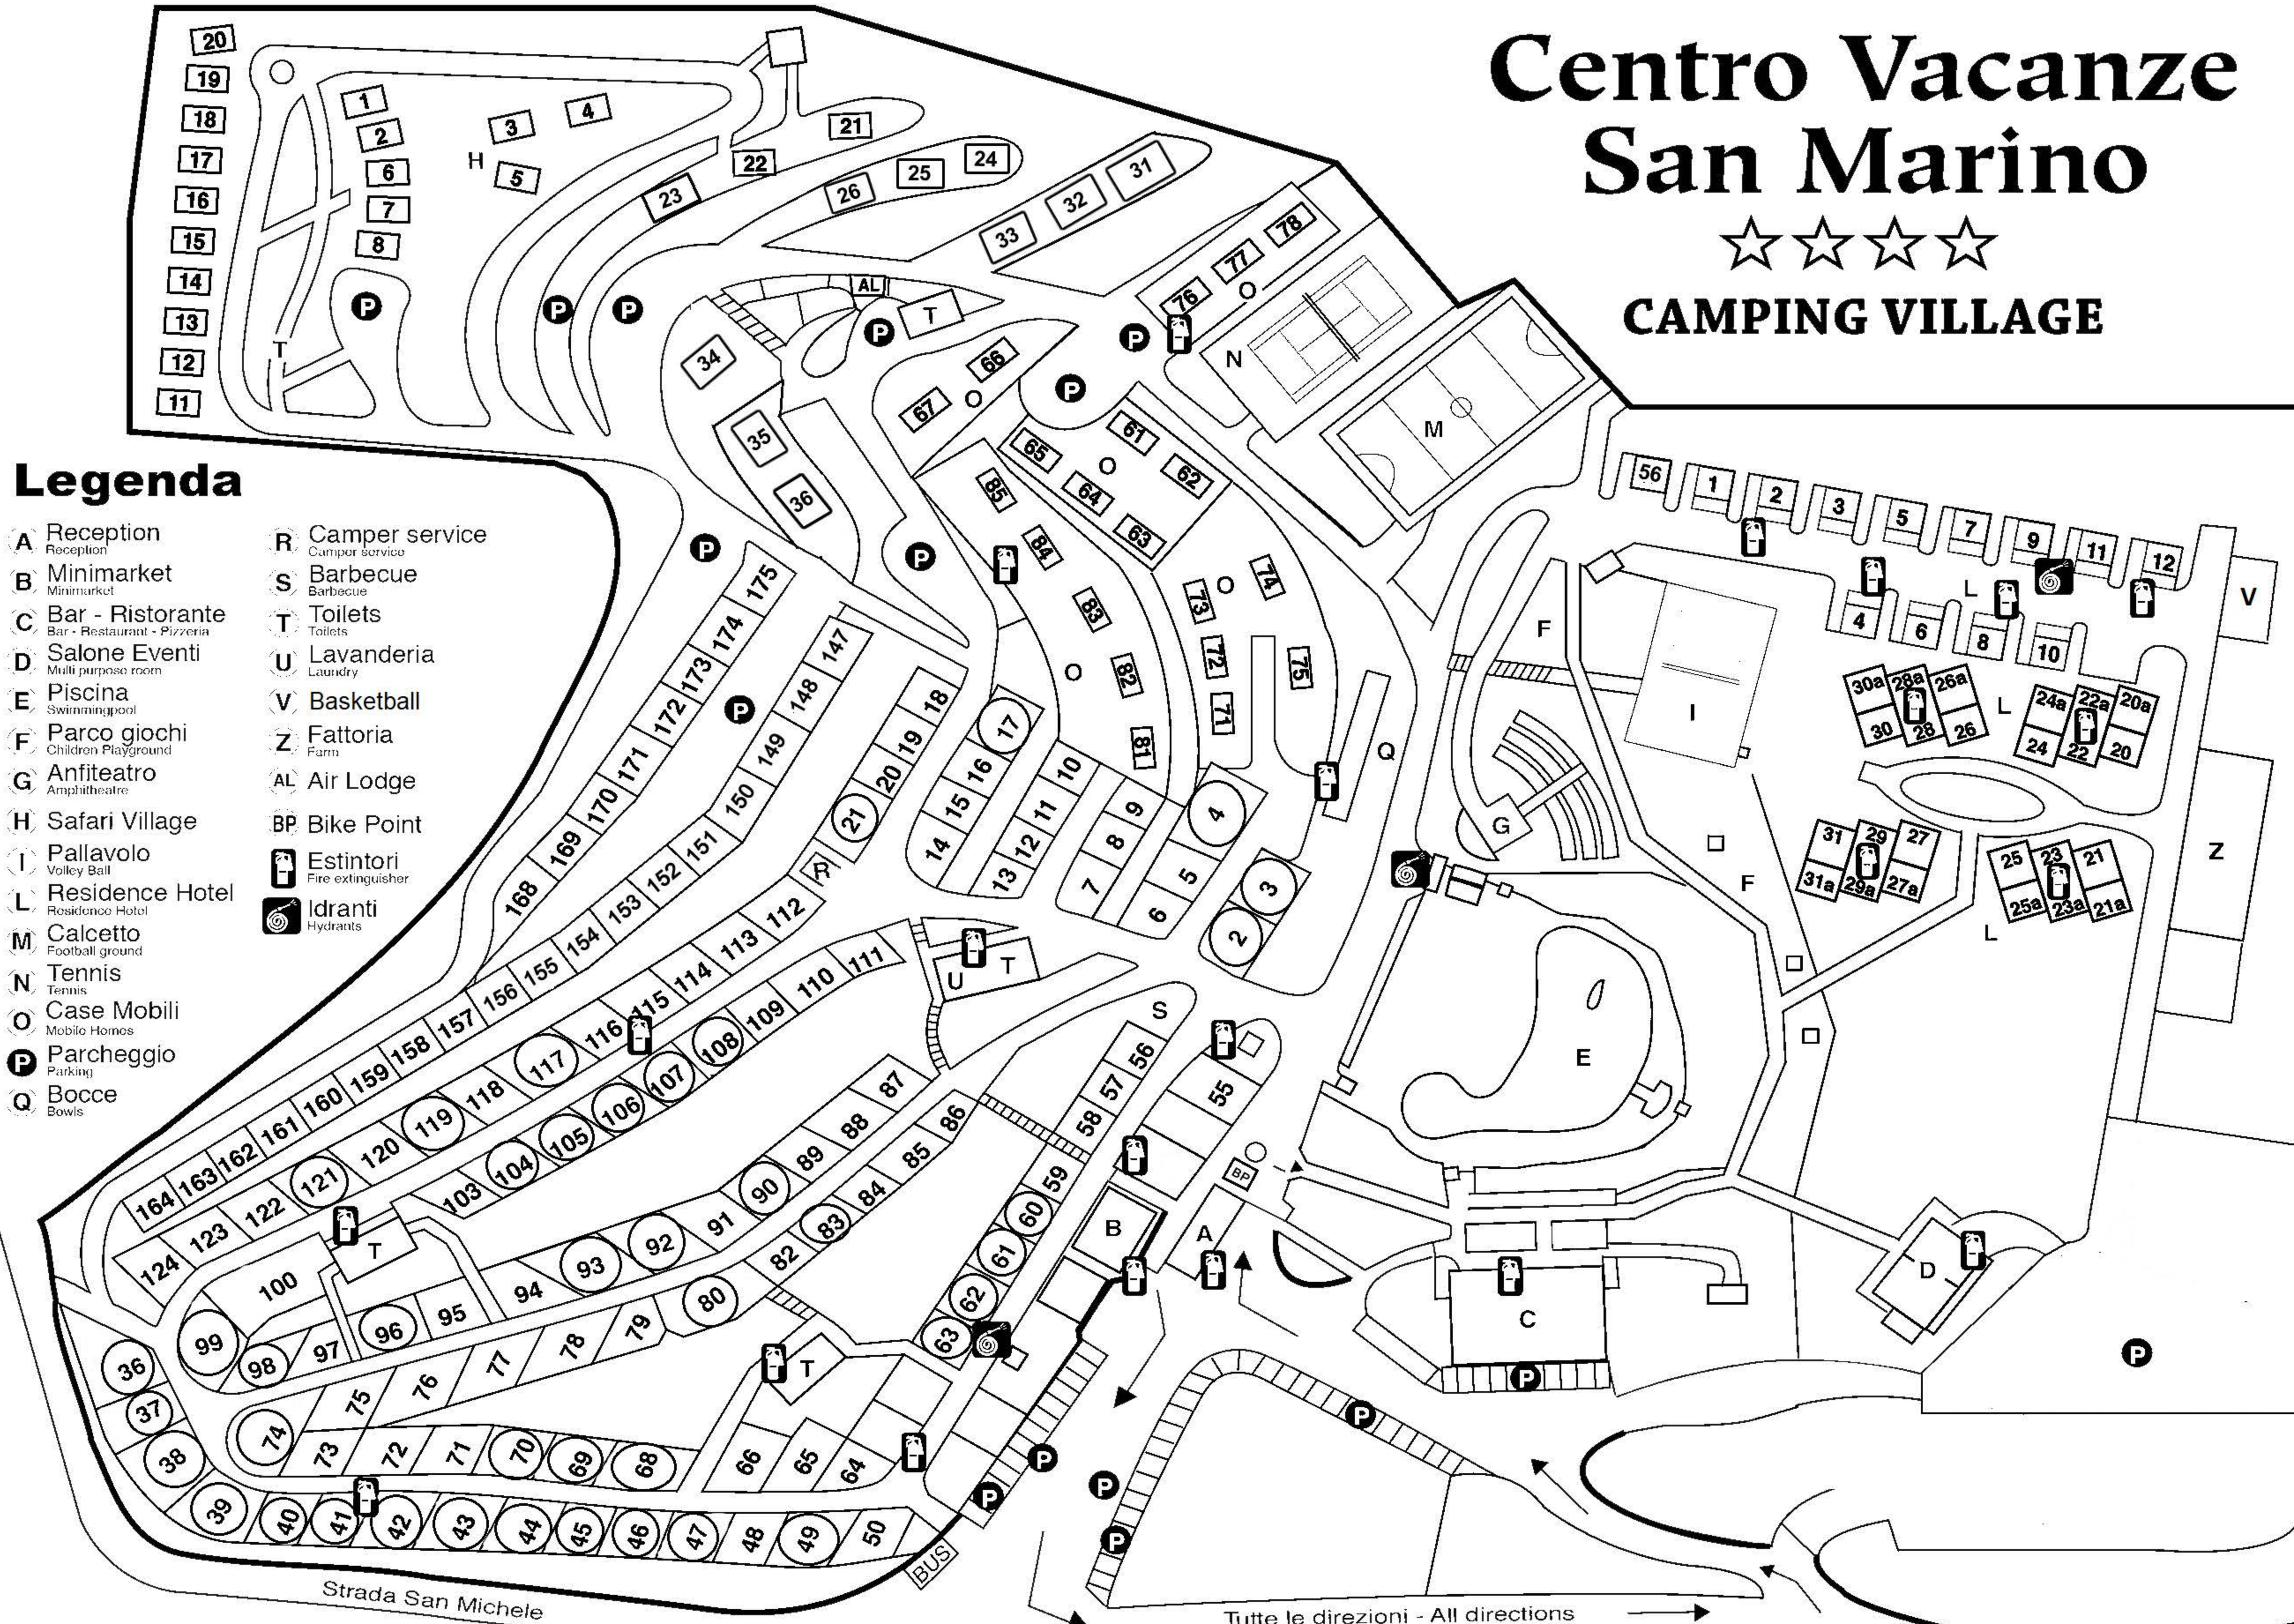

Centro Vacanze San Marino

CAMPING VILLAGE

Legenda

- | | |
|--|---|
| A Reception
Reception | R Camper service
Camper service |
| B Minimarket
Minimarket | S Barbecue
Barbecue |
| C Bar - Ristorante
Bar - Restaurant - Pizzeria | T Toilets
Toilets |
| D Salone Eventi
Multi purpose room | U Lavanderia
Laundry |
| E Piscina
Swimmingpool | V Basketball
Basketball |
| F Parco giochi
Children Playground | Z Fattoria
Farm |
| G Anfiteatro
Amphitheatre | AL Air Lodge
Air Lodge |
| H Safari Village
Safari Village | BP Bike Point
Bike Point |
| I Pallavolo
Volley Ball | Estintori
Fire extinguisher |
| L Residence Hotel
Residence Hotel | Idranti
Hydrants |
| M Calcetto
Football ground | |
| N Tennis
Tennis | |
| O Case Mobili
Mobile Homes | |
| P Parcheggio
Parking | |
| Q Bocce
Bowls | |

DALLE ORE 23 ALLE ORE 8 È VIETATO L'INGRESSO ALLE AUTO

FROM 11 pm TILL 8 am IT IS NOT ALLOWED TO ENTER BY CAR

ES IST VERBOTEN REINFAHREN MIT AUTO VON 23 BIS 8 UHR

Strada San Michele